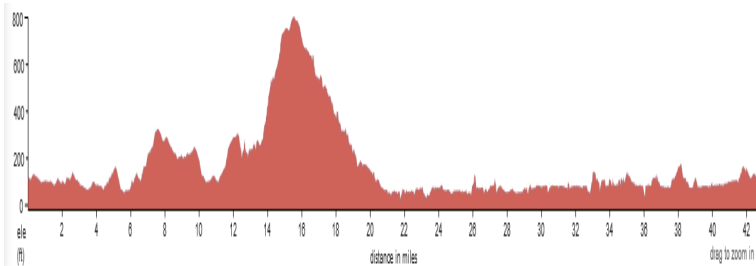

Terrain: 4. Hilly; some steep climbs; Mileage: 41

# Occidental Loop Keiser Park, Windsor

700 Windsor River Rd, Windsor, CA 95492

At	Go	On	For
0.0	L	Windsor River Rd (West)	0.3
0.3	L	Starr Rd	3.2
3.5	R	Mark West Station Rd	1.4
4.9	L	Trenton-Healdsburg Rd	1.2
6.1	L	Trenton Rd	0.2
6.4	R	Laguna Rd	0.2
6.6	R	Vine Hill Rd	3.0
9.6	R	Green Valley Rd	3.8
13.3	L	Harrison Grade Rd	2.8
16.1	R	Graton Rd	0.8
16.9	R	Bohemian Hwy	4.8
21.7	>	Main St	1.5
23.2	L	Bohemian Hwy	0.2
23.4	R	Hwy-116 E	3.9
27.3	L	Brookside Ln	0.2
27.5	L	Armstrong Woods Rd	0.1
27.6	STOP	Coffee Bazaar, return	0.1
27.7	L	River Rd	5.1
32.7	R	Sunset Ave	0.2
32.9	R	Westside Rd	3.0
35.9	R	Wohler Rd	1.1
37.0	L	Eastside Rd	1.2
38.2	L	Eastside Rd	3.3
41.5	R	Windsor River Rd	1.3
42.8	R	Keiser Park	

Jerry Applegate (415)716-0251

Map at <https://ridewithgps.com/routes/28814525>

Terrain: 4. Hilly; some steep climbs; Mileage: 41